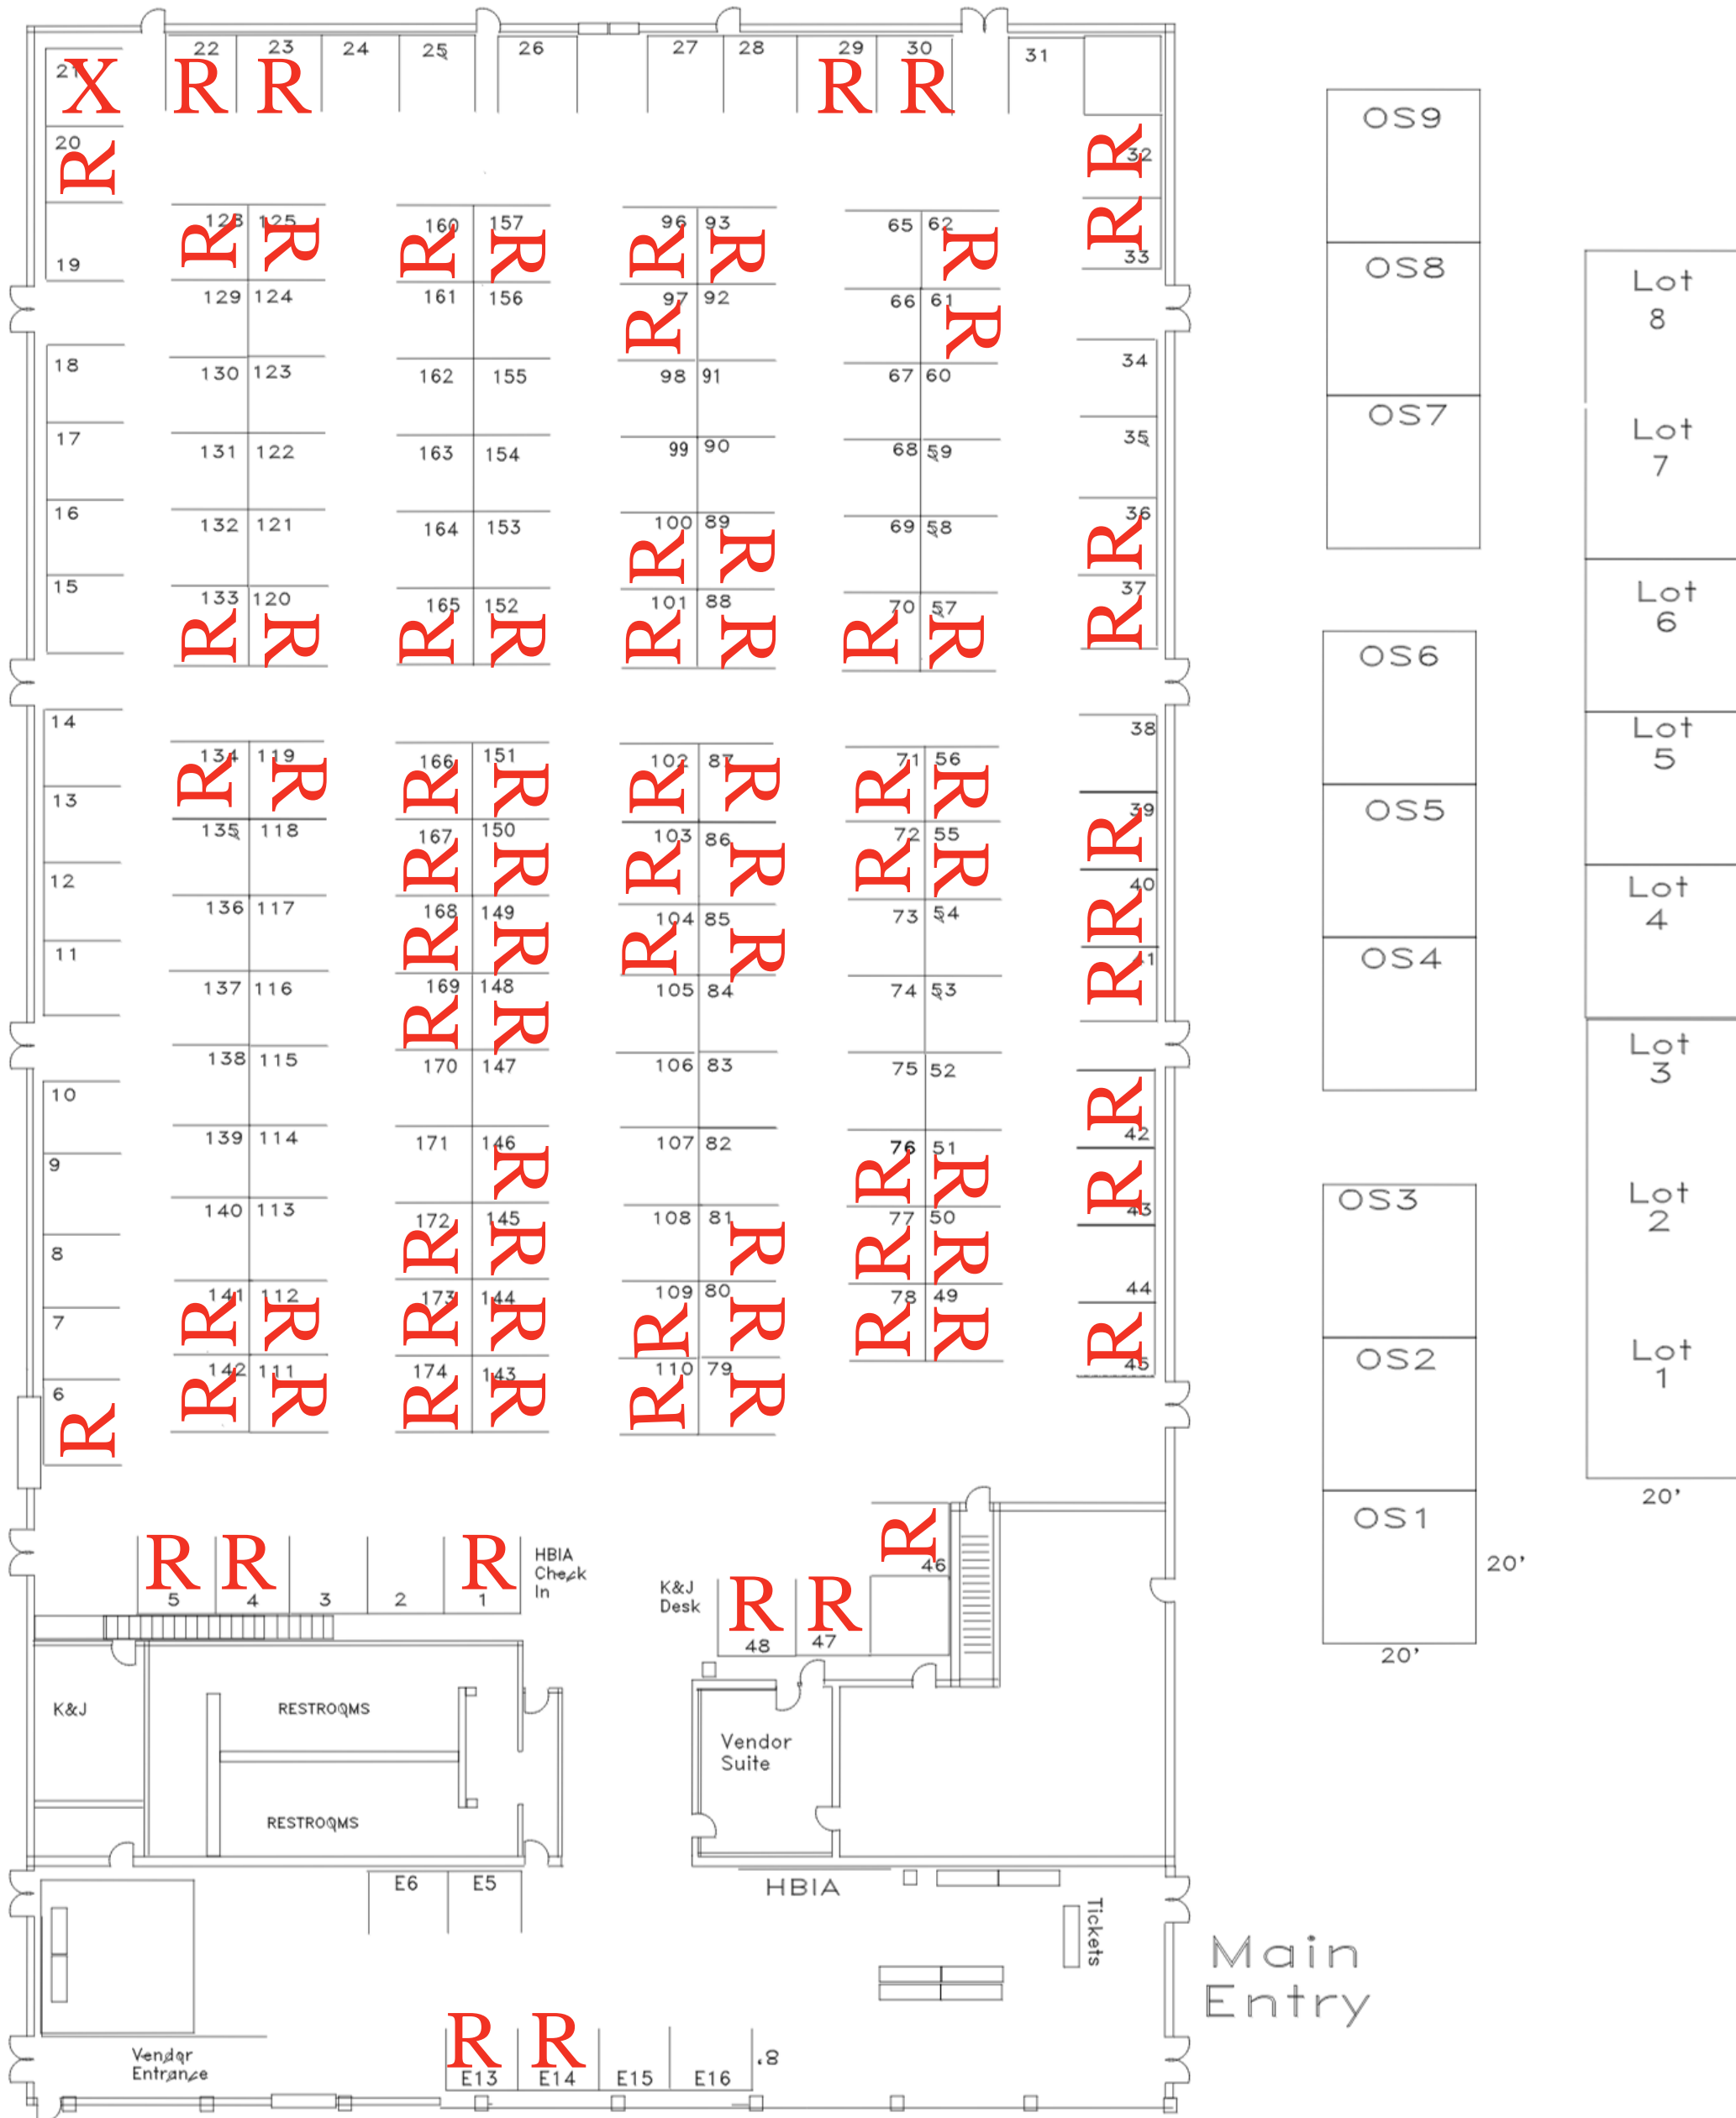

2024 HBIA Home Show

All Booths 10'x10'
 Except booths E1-E16
 are 10'wide x 8'deep

© K&J Convention Services
 406/442-3238
 www.kjconventions.com